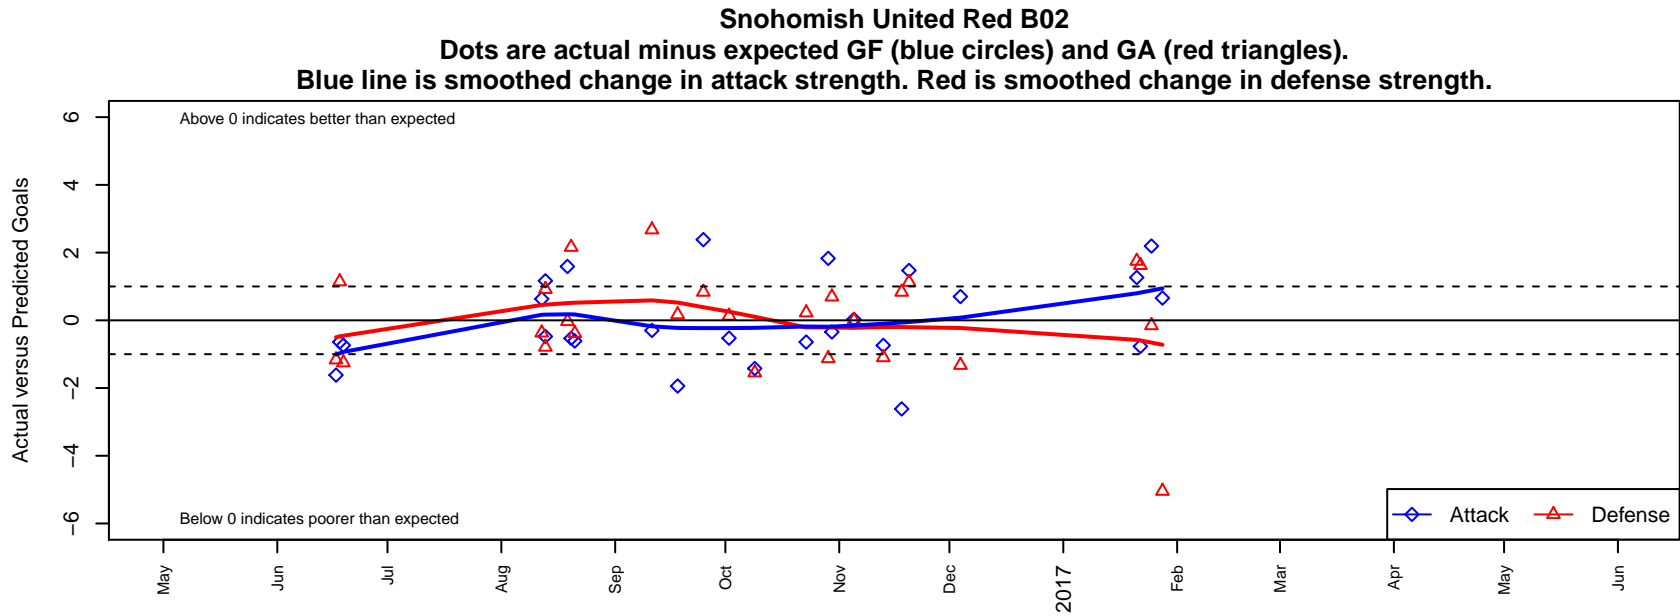

Snohomish United Red B02

Snohomish Youth SC
 Snohomish, WA
 B02 total strength=1161
 attack=4.89 defense=2.49
 fall league = RCL B02 Div 4
 notes= Mummey 2015

alt names used:
 SNOHOMISH UNITED SUB02RED – B (USA)
 SNOHOMISH UNITED RED B
 SNOHOMISH UNITED SUB02RED – B (USA)
 SNOHOMISH UNITED –SYSCSUB02RED
 SNOHOMISH UNITED RED B

Venues played:
 2016 Snohomish United Invt Silver
 2016 REDAPT Cup Silver U15
 2016 Bigfoot Silver U15
 2016 RCL B02 Div 4
 2016 WYS Presidents Cup B02 Division 1

**attack and defense variance (black dot)
relative to other teams
and top 10 in region**