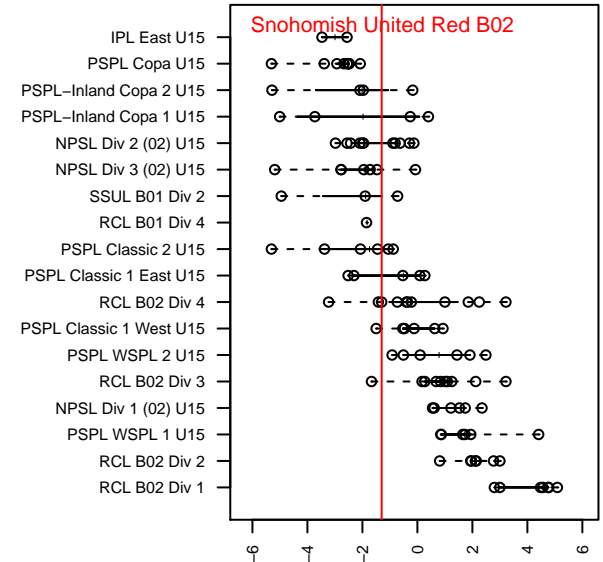

**attack and defense rating
relative to others at age
and all opponents in last 13 months**